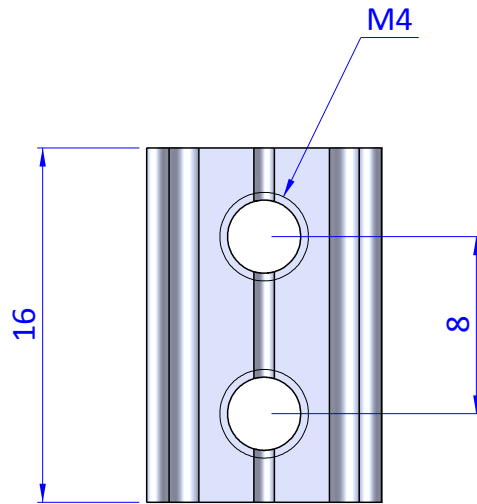

THE PROPERTY OF THE DRAWING IS ESTABLISHED BY LAW. IT IS FORBIDDEN TO PRODUCE OR SHOW IT TO THIRD PART. WITHOUT A WRITTEN AGREEMENT.

Item	Name	Q.ty
1	GWP.4.8	1

DESIGNED FROM FPSERVICES		REVIEW A / 1
DATE 10/10/2018	WEIGHT 0,006kg	
CODE CA.GWP.4.8		

Format A4
UNI 936-76

GENERAL TOLERANCE UNI - ISO 2768 CLASSE f

DESCRIPTION CA.GWP.4.8
