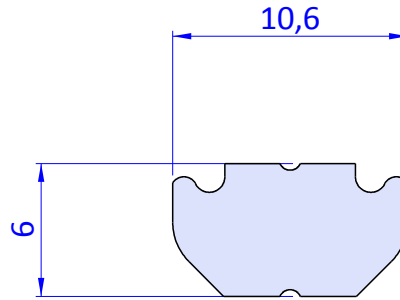

THE PROPERTY OF THE DRAWING IS ESTABLISHED BY LAW. IT IS FORBIDDEN TO PRODUCE OR SHOW IT TO THIRD PART. WITHOUT A WRITTEN AGREEMENT.

Item	Name	Q.ty
1	GWP.4.8	1

DESIGNED FROM FPSERVICES		REVIEW A / 1
DATE 10/10/2018	WEIGHT 0,006kg	
CODE CA.GWP.4.8		

Format A4
UNI 936-76

GENERAL TOLERANCE UNI - ISO 2768 CLASSE f

DESCRIPTION CA.GWP.4.8
